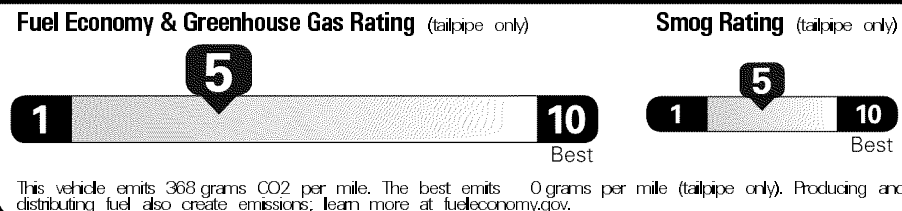

Actual results will vary for many reasons, including driving conditions and how you drive and maintain your vehicle. The average new vehicle gets 25 MPG and costs $9,000 to fuel over 5 years. Cost estimates are based on 15,000 miles per year at $3.00 per gallon. MPGe is miles per gasoline gallon equivalent. Vehicle emissions are a significant cause of climate change and smog.

fueleconomy.gov
Calculate personalized estimates and compare vehicles

SUB-TOTAL $45,490.00
DELIVERY, PROCESSING AND HANDLING FEE 940.00
TOTAL $46,430.00

GOVERNMENT 5-STAR SAFETY RATINGS

Overall Vehicle Score ★★★★★
Based on the combined ratings of frontal, side and rollover. Should ONLY be compared to other vehicles of similar size and weight.

Frontal Crash Driver Passenger ★★★★★
Based on the risk of injury in a frontal impact. Should ONLY be compared to other vehicles of similar size and weight.

Side Crash Front seat Rear seat ★★★★★
Based on the risk of injury in a side impact.

Rollover ★★★★★
Based on the risk of rollover in a single-vehicle crash.

APPLICABLE FEDERAL TAXES NOT INCLUDED

Manufacturer's suggested retail price includes manufacturer's recommended pre-delivery service.

License and title fees, state, local and applicable federal taxes, and dealer installed options and accessories are not included in the manufacturer's suggested retail price.

LEXUS NEW VEHICLE LIMITED WARRANTY
Limited warranty coverage highlights include
^ 4YR / 50000 mile basic coverage
^ 6YR / 70000 mile powertrain coverage
^ 6YR / Unlimited mile corrosion perforation warranty

See your Warranty and Services Guide for details.

LEXUS IS PLEASED TO OFFER THE FOLLOWING OWNER SUPPORT PACKAGE WITH EACH NEW LEXUS
^ 24 hour, 365 day/yr. roadside assistance plan
^ Complimentary 1st and 2nd scheduled maintenance services
^ Lodging for emergency breakdown 100 miles from home

An extended service contract may be available for this vehicle. Ask dealer for details

013AG6 747 R410 TMMU L849

Star ratings range from 1 to 5 stars (★★★★★) with 5 being the highest.
Source: National Highway Traffic Safety Administration (NHTSA)
www.safercar.gov or 1-888-327-4236