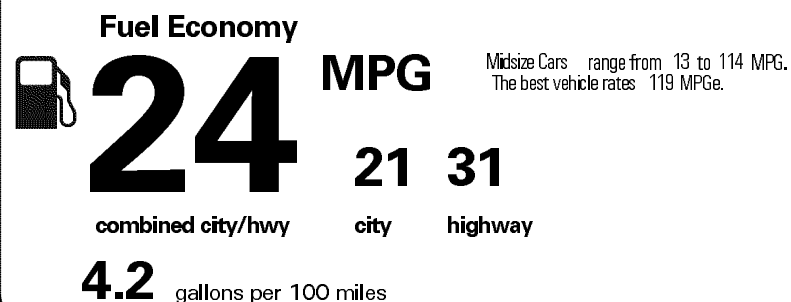

MANUFACTURER'S SUGGESTED RETAIL PRICE

- ** Blind Spot Monitor w/Rear Cross Traffic Alert 500.00
- ** 18" Wheels with High Gloss Finish 880.00
- ** Lexus Safety System+ Includes: 1,015.00
 Pre-Collision Sys (PCS) w/Pedestrian Detection;
 High Speed-Dynamic Radar Cruise Ctrl, Lane Departure Alert w/Steering Assist;bi-LED Headlamps
- ** Power Rear Sunshade 210.00
- ** Luxury Package: Embossed-Stitch Perforated Leather Trimmed Interior, Heated & Ventilated Front Seats, Pwr Tilt & Telescopic Steering Whl, Lexus Memory Sys for Driver's Seat, Outside Mirrors & Steering Whl, Remote Keyless Entry-Linked Memory 1,670.00
- ** Navigation System with Color Multimedia Display, Lexus Enform Destinations (1-yr trial subscription included); Lexus Enform App Suite (Complimentary) 1,530.00
- ** Intuitive Parking Assist 500.00
- ** Panorama Glass Roof with Tilt-and-Slide 500.00
- ** Rain Sensing Wipers with Deicer 155.00
- ** Heated Wood & Leather Trimmed Steering Wheel 450.00
- ** All Weather Floor Mats 80.00

\$38,000.00

Not Original Copy

Printed on 2016-01-14 20:57:52 (UTC)

EPA DOT Fuel Economy and Environment

Gasoline Vehicle

You spend \$500 more in fuel costs over 5 years compared to the average new vehicle.