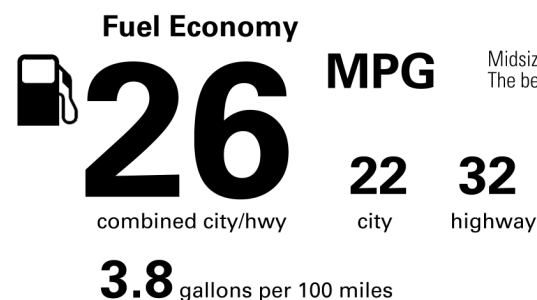

Not Original - Copy

Created on 2022-03-21 19:23:41 (UTC)

EPA DOT Fuel Economy and Environment

Gasoline Vehicle

You spend \$250 more in fuel costs over 5 years compared to the average new vehicle.

Annual fuel cost \$1,350