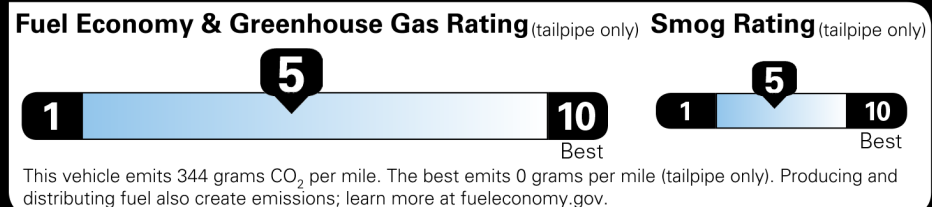

Not Original - Copy

Created on 2022-03-21 19:23:41 (UTC)

EPA DOT Fuel Economy and Environment

Gasoline Vehicle

You spend \$250 more in fuel costs over 5 years compared to the average new vehicle.

Annual fuel cost \$1,350