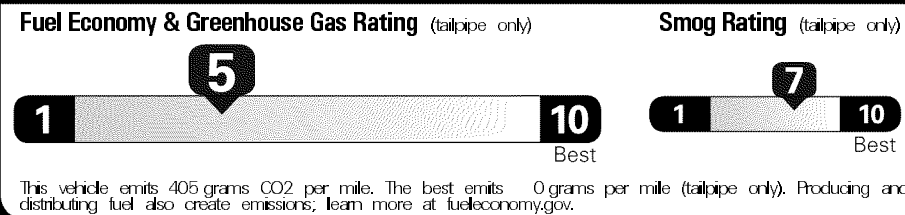

You spend $1,250 more in fuel costs over 5 years compared to the average new vehicle.

Annual fuel cost $1,650