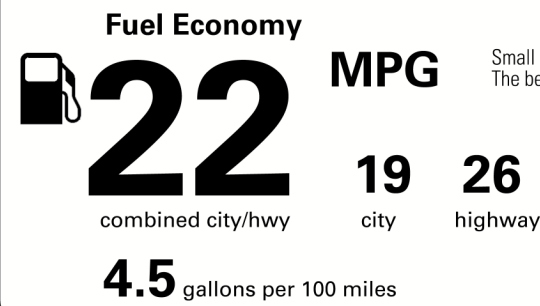

\$47,900.00

Not Original - Copy

Created on 2020-12-22 16:13:28 (UTC)

EPA DOT Fuel Economy and Environment

Gasoline Vehicle

Small SUVs range from 16 to 120 MPG. The best vehicle rates 141 MPGe.

You spend \$1,750 more in fuel costs over 5 years compared to the average new vehicle.

Annual fuel cost \$1,850

Actual results will vary for many reasons, including driving conditions and how you drive and maintain your vehicle. The average new vehicle gets 27 MPG and costs \$7,500 to fuel over 5 years. Cost estimates are based on 15,000 miles per year at \$2.70 per gallon. MPGe is miles per gasoline gallon equivalent. Vehicle emissions are a significant cause of climate change and smog.