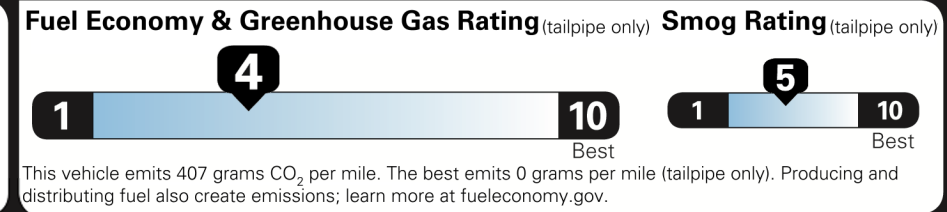

Actual results will vary for many reasons, including driving conditions and how you drive and maintain your vehicle. The average new vehicle gets 27 MPG and costs $7,500 to fuel over 5 years. Cost estimates are based on 15,000 miles per year at $2.70 per gallon. MPGe is miles per gasoline gallon equivalent. Vehicle emissions are a significant cause of climate change and smog.

fueleconomy.gov
Calculate personalized estimates and compare vehicles

GOVERNMENT 5-STAR SAFETY RATINGS

Overall Vehicle Score Not Rated
Based on the combined ratings of frontal, side and rollover. Should ONLY be compared to other vehicles of similar size and weight.

Frontal Crash Driver Passenger Not Rated Not Rated
Based on the risk of injury in a frontal impact. Should ONLY be compared to other vehicles of similar size and weight.

Side Crash Front seat Rear seat ★★★★★ ★★★★★
Based on the risk of injury in a side impact.

Rollover ★★★★★
Based on the risk of rollover in a single-vehicle crash.

Star ratings range from 1 to 5 stars (★★★★★) with 5 being the highest.
Source: National Highway Traffic Safety Administration (NHTSA)
www.safercar.gov or 1-888-327-4236

SUB-TOTAL	$52,740.00
DELIVERY, PROCESSING AND HANDLING FEE	1,025.00
TOTAL	$53,765.00

APPLICABLE FEDERAL TAXES NOT INCLUDED

Manufacturer's suggested retail price includes manufacturer's recommended pre-delivery service.
License and title fees, state, local and applicable federal taxes, and dealer installed options and accessories are not included in the manufacturer's suggested retail price.
LEXUS NEW VEHICLE LIMITED WARRANTY
* 4YR / 50000 mile basic coverage
* 6YR / 70000 mile powertrain coverage
* 6YR / Unlimited mile corrosion perforation warranty
See your Warranty and Services Guide for details.
LEXUS IS PLEASED TO OFFER THE FOLLOWING OWNER SUPPORT PACKAGE WITH EACH NEW LEXUS
* 24 hour, 365 day/yr. roadside assistance plan
* Complimentary 1st and 2nd scheduled maintenance services
* Lodging for emergency breakdown 100 miles from home
An extended service contact may be available for this vehicle. Ask dealer for details

LML4E1N1S0F0W0
310D60 128 L2P11 L452