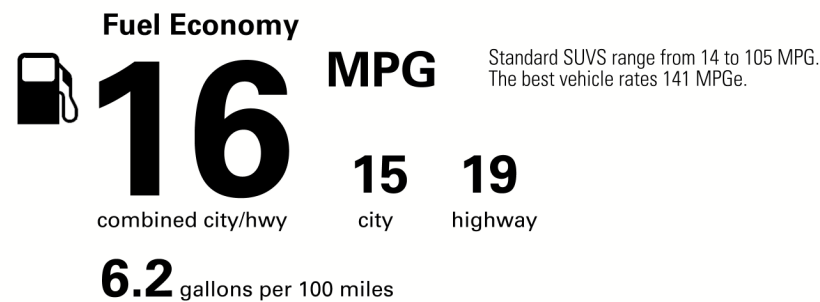

MANUFACTURER'S SUGGESTED RETAIL PRICE

** 18" Dark Gray Metallic Alloy Wheels	-N/C-
** Headlamp Washers	100.00
** Premium Paint	425.00
** PREMIUM PACKAGE:	3,090.00
LED Foglamps, Rain-sensing Wipers, Windshield De-icer, Intuitive Parking Assist, Navigation Package, Gray Sapele Wood Trim, Heated/Ventilated Front Seats, Heated Outboard 2nd Row Seats, 3-zone Automatic Climate Control, Power-Folding Outside Mirrors	
** Cargo-Area Tonneau Cover	150.00
** Heated Wood & Leather Steering Wheel	450.00
** Cargo Net/Cargo Mat/Wheel Locks & Key Gloves	325.00
** All-Weather Floor Liners with Cargo Mat	345.00
** Door Edge Guards	155.00

\$53,450.00

Not Original Copy

Created on 2021-08-26 21:53:11 (UTC)

EPA DOT Fuel Economy and Environment

Gasoline Vehicle

You spend \$7,750 more in fuel costs over 5 years compared to the average new vehicle.