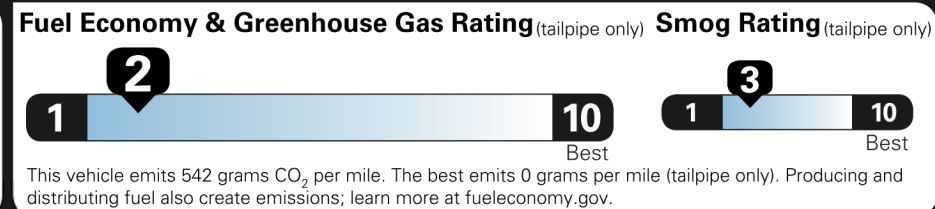

Actual results will vary for many reasons, including driving conditions and how you drive and maintain your vehicle. The average new vehicle gets 27 MPG and costs $7,500 to fuel over 5 years. Cost estimates are based on 15,000 miles per year at $3.25 per gallon. MPGe is miles per gasoline gallon equivalent. Vehicle emissions are a significant cause of climate change and smog.

fueleconomy.gov

Calculate personalized estimates and compare vehicles

GOVERNMENT 5-STAR SAFETY RATINGS

This vehicle has not been rated by the government for overall vehicle score, frontal crash, side crash or rollover risk.

Star ratings range from 1 to 5 stars (★★★★★) with 5 being the highest.

Source: National Highway Traffic Safety Administration (NHTSA)

www.safercar.gov or 1-888-327-4236

SUB-TOTAL	$58,490.00
DELIVERY, PROCESSING AND HANDLING FEE	1,075.00
TOTAL	$59,565.00

APPLICABLE FEDERAL TAXES NOT INCLUDED

Manufacturer's suggested retail price includes manufacturer's recommended pre-delivery service.
License and title fees, state, local and applicable federal taxes, and dealer installed options and accessories are not included in the manufacturer's suggested retail price.
LEXUS NEW VEHICLE LIMITED WARRANTY * 4YR / 50000 mile basic coverage * 6YR / 70000 mile powertrain coverage * 6YR / Unlimited mile corrosion perforation warranty
See your Warranty and Services Guide for details.
LEXUS IS PLEASED TO OFFER THE FOLLOWING OWNER SUPPORT PACKAGE WITH EACH NEW LEXUS * 24 hour, 365 day/yr. roadside assistance plan * Complimentary 1st and 2nd scheduled maintenance services * Lodging for emergency breakdown 100 miles from home
An extended service contract may be available for this vehicle. Ask dealer for details

LML2E2N0S0F0W0

218A51 436 L014