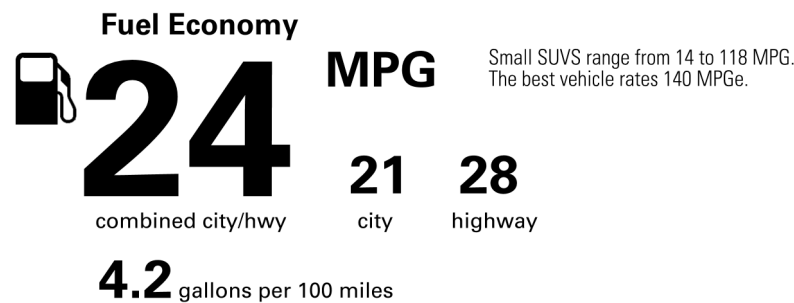

See Lexus.com/RX for details

INSTALLED OPTIONS

BASE MANUFACTURER'S SUGGESTED RETAIL PRICE

\$52,975.00

- ** Convenience Package: Panoramic View Monitor; Traffic Jam Assist (Requires Drive Connect Subscription; 3-Year Trial Included). 4G Network Dependent. 1,420.00
- ** 21-in Alloy Wheels 1,600.00
- ** Lexus Interface with 14-in Touchscreen Display; Drive Connect with Cloud Navigation, Intelligent Assistant, and Destination Assist - 3-Year Trial. 4G Network Dependent. 1,105.00
- ** Power Rear Door with Kick Sensor 150.00
- ** Premium Paint 500.00
- ** Carpet Cargo Mat/Cargo Net/Key Gloves/Wheel Locks 349.00
- ** All Weather Floor Liner, All Weather Cargo Mat 360.00
- ** Door Edge Guard 160.00

Not Original - Copy

Created on 2025-04-26 06:32:38 (UTC)

EPA DOT Fuel Economy and Environment

Gasoline Vehicle

You spend \$3,750
 more in fuel costs over 5 years compared to the average new vehicle.

Annual fuel cost \$2,650